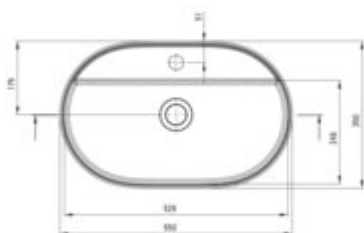

SILIA Granite washbasin, countertop

Product code: CQS_TU6B

EAN: 5907650865537

Color: anthracite metallic

Warranty [years]: 10

Finish	anthracite metallic
Material	granite
Installation method	countertop/standing
Width [mm]	350
Length [mm]	550
Height [mm]	125
Depth [mm]	100
Hole for the tap	yes
Antibacterial	yes
Hydrophobicity	yes
Without overflow	yes

Features:

- Deante Design Studio Collection
- Only the best materials, the quality of which has been confirmed by laboratory tests
- Properties of Deante granite: resistance to impact, high temperature, discoloration, therm
- Hydrophobic properties repel water molecules
- The finish enriched with silver ions adds antiseptic properties
- Cleaning agent for fixtures in all colors available