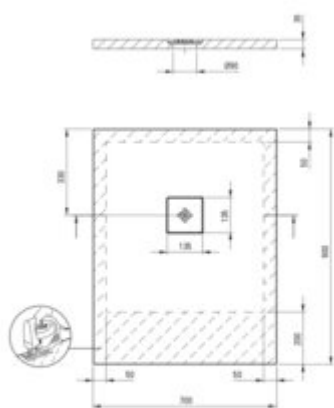

SILIA

Acrylic shower tray, rectangular

Product code: KSKA00709B

EAN: 5907650893844

Color: white

Warranty [years]: 2

Finish	white
Material	acrylic
Width [mm]	700
Length [mm]	900
Height [mm]	35
Installation method	directly on the spout, on the construction material support, on the floor level
Drain diameter	90
Non-slip lugs	yes
possibility to cut to size	yes

Features:

- Deante Design Studio Collection
- Structured surface with anti-slip properties
- Durable acrylic material that maintains its shine and color
- For installation at floor level, directly on the screed or supported by construction mater
- Warning! The NHC_029D siphon fits this shower tray
- Only the best materials, the quality of which has been confirmed by laboratory tests
- SOLID PLUS technology: composite filling guaranteeing full stability, effective insulation
- Dedicated cleaning agent, safe for cleaned surfaces