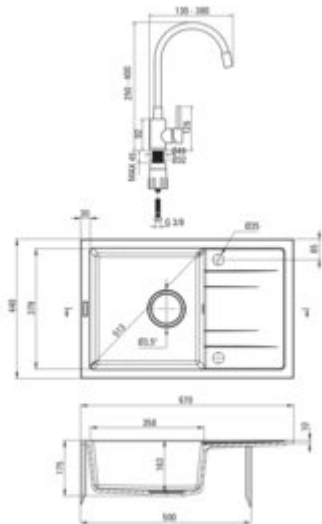

CORIO

Granite sink with tap, 1-bowl with drainer

 deante

Product code: ZRCPS113

EAN: 5907650884347

Color: metallic grey

Warranty [years]: 18

Sink

Finish	metallic grey
Surface type	matte
Material	granite
Installation method	inset
Number of bowls	1
Minimum cabinet width [mm]	500
Width [mm]	440
Length [mm]	670
Height [mm]	175
Bowl depth [mm]	163
Cut-out Length [mm]	650
Cut-out Width [mm]	420
Reversible	yes
Equipped with accessories	yes
Drain diameter	3.5"
Number of holes	2
Antibacterial	yes
Hydrophobicity	yes

Mixer

Finish	grey, steel
Mixer type	single-handle, mixer
Installation method	standing
Flow class [l/min]	A <= 15 (9.1 - 15)
Acoustic group [dB]	I (x <= 20)

Mixer cartridge

Ceramic cartridge size	35 mm
------------------------	-------

Spout

Spout type	elastic
------------	---------

Aerator

Aerator type	honeycomb
Aerator size	M22

Connecting hose

Length [mm]	600
Installation thread	3/8"
Connection thread	M10

Features:

- The mixer is equipped with a stream aerator
- The mounting sleeve facilitates the installation of the mixer
- 45 cm connection hoses included
- Innovative, durable and easy to clean Nero coating
- Equipment with the possibility of connecting a washing machine or dishwasher
- Space-saving siphon which facilitates e.g. sorting waste
- Hygienic certificate of the National Institute of Hygiene confirming the product's compliance
- Properties of Deante granite: resistance to impact, high temperature, discoloration, therm
- Hydrophobic properties repel water molecules
- Dedicated cleaning agent, safe for cleaned surfaces
- The finish enriched with silver ions adds antiseptic properties