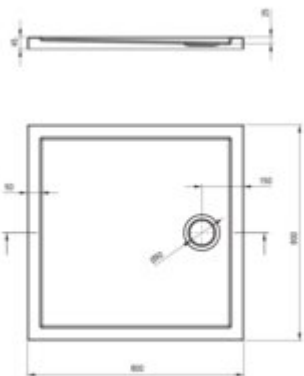

PRIZMA

Acrylic shower tray, square

Product code: KTJ_082B

EAN: 5907650872207

Color: white

Warranty [years]: 2

Finish	white
Material	acrylic
Shape	square
Width [mm]	800
Length [mm]	800
Height [mm]	45
Installation method	directly on the spout, on the floor level, on the construction material support
Drain diameter	90

Features:

- Durable acrylic material that maintains its shine and color
- Only the best materials, the quality of which has been confirmed by laboratory tests
- For installation at floor level, directly on the screed or supported by construction mater
- Note! The NHC_029C and NHC_029D siphons are compatible with the shower tray.