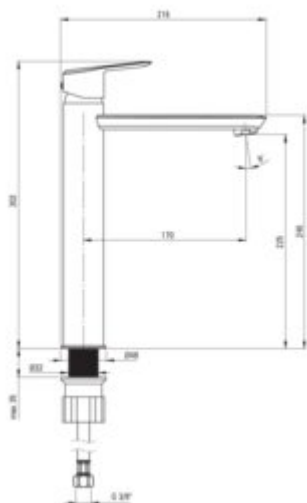

## Washbasin tap, tall

Product code: BQA\_N20N

EAN: 5907650828075

Color: nero

Warranty [years]: 7

### Mixer

Finish	nero
Material	brass
Mixer type	single-handle, mixer
Installation method	standing
Total mixer height [mm]	302
Flow class [l/min]	Z - 4-9 l/min
Acoustic group [dB]	I (x <= 20)

### Mixer cartridge

Ceramic cartridge size	35 mm
------------------------	-------

### Connecting hose

Length [mm]	450
Installation thread	3/8"
Connection thread	M10