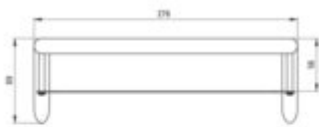

SILIA

Shower basket

Product code: ADI_A551

EAN: 5907650851707

Color: bianco

Warranty [years]: 2

Finish	bianco
Surface type	matte
Material	brass
Height [mm]	89
Width [mm]	276
Depth [mm]	186
Mounting kit included	yes