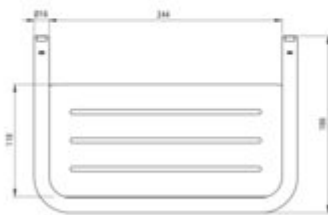

SILIA

Shower basket

Product code: ADI_A551

EAN: 5907650851707

Color: bianco

Warranty [years]: 2

Finish	bianco
Surface type	matte
Material	brass
Height [mm]	89
Width [mm]	276
Depth [mm]	186
Mounting kit included	yes