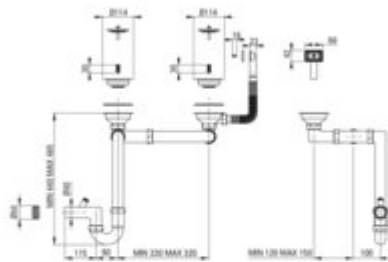

## Steel sink waste kit, 1.5- and 2-bowl

**Product code:** ZXY\_9956

**EAN:** 5907650847731

**Color:** steel

**Warranty [years]:** 2

Finish	steel
Sink material	steel
Sink installation method	inset
Number of sink bowls	1.5, 2
Overflow type	rectangular
Overflow spot	in a bowl
Drain diameter	3.5"
Plug type	manual
Low siphon/ Space saver	yes
possibility to connect a dishwasher/ washing machine	yes