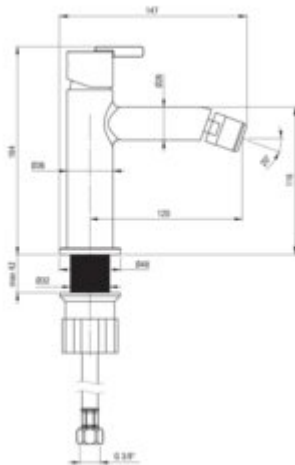

# SILIA Bidet tap

Product code: BQS\_030M

EAN: 5907650854746

Color: chrome

Warranty [years]: 7

## Mixer cartridge

Ceramic cartridge size	25 mm
------------------------	-------

## Spout

Spout type	still
Mixer spout range [mm]	120
Material	brass

## Connecting hose

Length [mm]	450
Installation thread	3/8"
Connection thread	M10