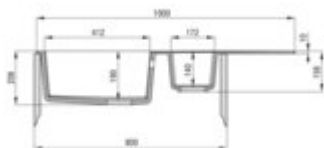

#### Sink

Finish	metallic grey
Surface type	matte
Material	granite
Installation method	inset
Number of bowls	1.5
Minimum cabinet width [mm]	800
Width [mm]	500
Length [mm]	1000
Height [mm]	208
Bowl depth [mm]	190
2nd bowl depth [mm]	140
Cut-out Length [mm]	980
Cut-out Width [mm]	480
Reversible	yes
Equipped with accessories	yes
Drain diameter	3.5"
Number of holes	2