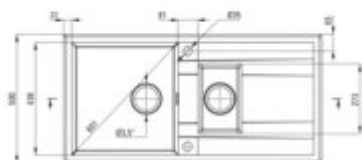

#### Sink

Finish	metallic grey
Surface type	matte
Material	granite
Installation method	inset
Number of bowls	1.5
Minimum cabinet width [mm]	800
Width [mm]	500
Length [mm]	1000
Height [mm]	208
Bowl depth [mm]	190
2nd bowl depth [mm]	140
Cut-out Length [mm]	980
Cut-out Width [mm]	480
Reversible	yes
Equipped with accessories	yes
Drain diameter	3.5"
Number of holes	2