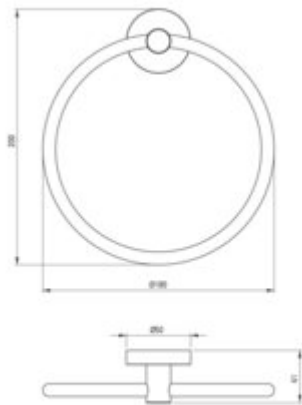

## Towel hanger

**Product code:** ADJ\_0611

**EAN:** 5907650860457

**Color:** chrome

**Warranty [years]:** 2

Finish	chrome
Surface type	shine
Material	steel 304
Height [mm]	200
Width [mm]	180
Depth [mm]	41
Mounting kit included	yes