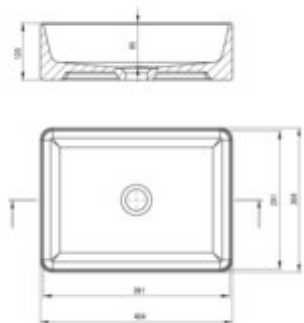

JASMIN

Ceramic washbasin, countertop

Product code: CDJ_6U4S

EAN: 5907650819554

Color: white

Warranty [years]: 10

Finish	white
Material	ceramic
Installation method	countertop/standing
Width [mm]	300
Length [mm]	400
Height [mm]	120
Depth [mm]	95
Without overflow	yes

Features:

- Hard and durable ceramics does not lose its properties with long use
- Antibacterial coating, preventing the growth of microorganisms
- Dedicated cleaning agent, safe for cleaned surfaces
- Only the best materials, the quality of which has been confirmed by laboratory tests