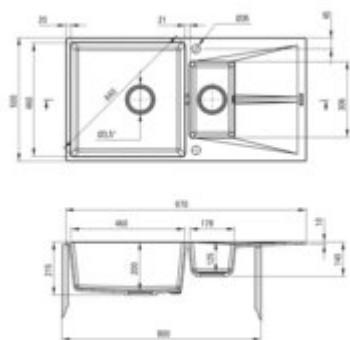

CORIO

Granite sink, 1.5-bowl with drainer

Product code: ZRC_2513

EAN: 5907650865735

Color: graphite

Warranty [years]: 18

Sink

Finish	graphite
Surface type	matte
Material	granite
Installation method	inset, flush
Number of bowls	1.5
Minimum cabinet width [mm]	800
Width [mm]	500
Length [mm]	970
Height [mm]	215
Cut-out Length [mm]	950
Cut-out Width [mm]	480
Reversible	yes
Equipped with accessories	yes
Drain diameter	3.5"
Number of holes	2
Number of pre-drilled holes	2

Sink waste kit

Finish	steel
Plug type	automatic, manual
Low siphon/ Space saver	yes
possibility to connect a dishwasher/ washing machine	yes

Features:

- The finish enriched with silver ions adds antiseptic properties
- Properties of Deante granite: resistance to impact, high temperature, discoloration, therm
- Hydrophobic properties repel water molecules
- Longest, 18 years warranty
- Accessories with automatic shut-off of the drain
- Space-saving siphon which facilitates e.g. sorting waste
- Dedicated cleaning agent, safe for cleaned surfaces
- Reversible sink - possibility to install the bowl on the left or the right side