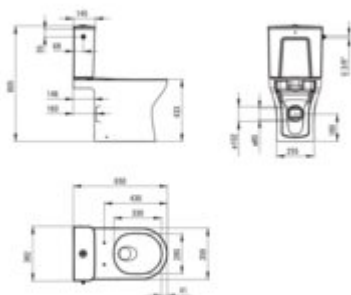

JASMIN

Toilet bowl, close-coupled

Product code: CDJD6RPS

EAN: 5907650868248

Color: white

Warranty [years]: 10

Finish	white
Material	ceramic
Type	standing
Rim type	rimless
Hidden mountings	yes
Width [mm]	382
Length [mm]	650
Height [mm]	805
Toilet seat	included
Mounting kit included	yes
Additional features	toilet seat included

Features:

- Quick and easy disconnection function
- The dual flush button allows adjustment of the water volume used for flushing: 3 L or 4.5 L.
- Hygienic certificate of the National Institute of Hygiene confirming the product's compliance
- Soft-close toilet seat included
- Hard and durable ceramics does not lose its properties with long use
- Antibacterial coating, preventing the growth of microorganisms
- Rimless bowl for easy cleaning and hygiene
- Cleaning agent for fixtures in all colors available