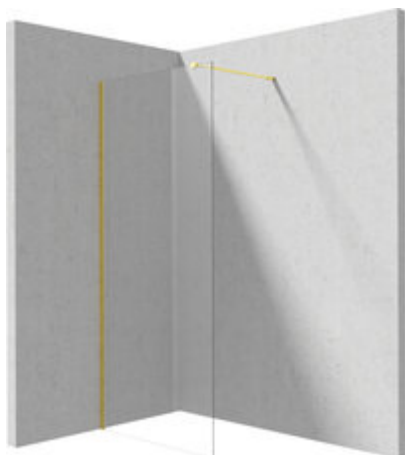

PRIZMA

Shower wall, walk-in

Product code: KTJ_Z39P

EAN: 5907650840459

Color: gold

Warranty [years]: 5

Shower door

rails adjustable stiffening the cabin

Showe cabin

Width [mm]	900
Height [mm]	1950
Glass finish	transparent
Glass thickness [mm]	6
Active cover	yes
Side dimension [mm]	880
Tempered glass TOTAL WHITE	no
Reversible doors	yes
Installation without shower tray	yes possible

Features:

- Only the best materials, the quality of which has been confirmed by laboratory tests
- Hydrophobic Active-Cover coating that makes it easier for water to run off the glass
- TOTALWHITE transparent glass
- Possibility to install the cabin without a shower tray, directly on the tiles
- Safe and durable tempered glass
- Dedicated to Active Cover surfaces
- Resistance to impacts, chemicals and stains in accordance with PN-EN 14428+A1:2008 norm, c
- Reversible door that allows the cabin to be mounted on the right or left side
- Dedicated cleaning agent, safe for cleaned surfaces
- Free combination of elements
- Coating applied using the PVD method