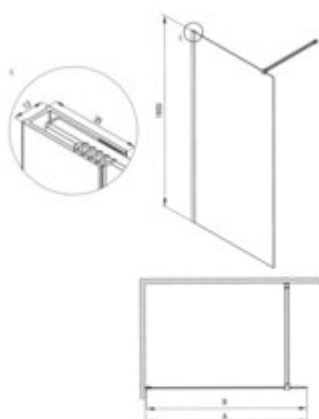

PRIZMA

Shower wall, walk-in

Product code: KTJ_Z39P

EAN: 5907650840459

Color: gold

Warranty [years]: 5

Shower door

rails adjustable stiffening the cabin

Showe cabin

Width [mm]	900
Height [mm]	1950
Glass finish	transparent
Glass thickness [mm]	6
Active cover	yes
Side dimension [mm]	880
Tempered glass TOTAL WHITE	no
Reversible doors	yes
Installation without shower tray	yes possible

Features:

- Only the best materials, the quality of which has been confirmed by laboratory tests
- Hydrophobic Active-Cover coating that makes it easier for water to run off the glass
- TOTALWHITE transparent glass
- Possibility to install the cabin without a shower tray, directly on the tiles
- Safe and durable tempered glass
- Dedicated to Active Cover surfaces
- Resistance to impacts, chemicals and stains in accordance with PN-EN 14428+A1:2008 norm, c
- Reversible door that allows the cabin to be mounted on the right or left side
- Dedicated cleaning agent, safe for cleaned surfaces
- Free combination of elements
- Coating applied using the PVD method