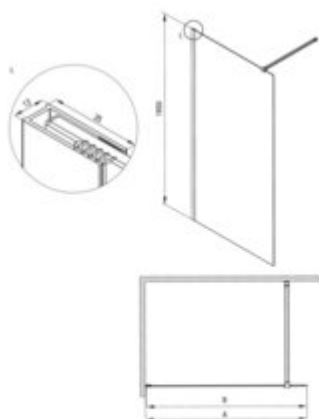

**PRIZMA**  
Shower wall, walk-in

**Product code:** KTJ\_Z37P  
**EAN:** 5907650885542  
**Color:** gold  
**Warranty [years]:** 5

Model	Size	A (mm)	B (mm)
KTJ_Z37P	700x1950	680	1950
KTJ_Z37P	800x1950	760	1950
KTJ_Z37P	900x1950	860	1950
KTJ_Z37P	1000x1950	960	1950
KTJ_Z37P	1100x1950	1060	1950
KTJ_Z37P	1200x1950	1160	1950

**Shower door**

rails adjustable stiffening the cabin

**Showe cabin**

Finish	gold
Width [mm]	700
Height [mm]	1950
Glass finish	transparent
Glass thickness [mm]	6
Active cover	yes
Side dimension [mm]	680
Reversible doors	yes
Installation without shower tray	yes possible