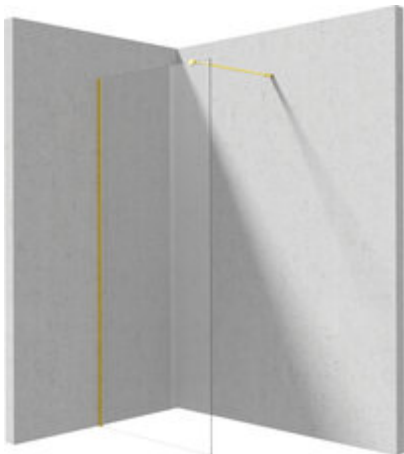

**PRIZMA**  
Shower wall, walk-in

**Product code:** KTJ\_Z37P  
**EAN:** 5907650885542  
**Color:** gold  
**Warranty [years]:** 5

Model	Size	A (mm)	B (mm)
KTJ_Z37P	700x1950	680	1950
KTJ_Z37P	800x1950	760	1950
KTJ_Z37P	900x1950	860	1950
KTJ_Z37P	1000x1950	960	1950
KTJ_Z37P	1100x1950	1060	1950
KTJ_Z37P	1200x1950	1160	1950

**Shower door**

rails adjustable stiffening the cabin

**Showe cabin**

Finish	gold
Width [mm]	700
Height [mm]	1950
Glass finish	transparent
Glass thickness [mm]	6
Active cover	yes
Side dimension [mm]	680
Reversible doors	yes
Installation without shower tray	yes possible

**Features:**

- Only the best materials, the quality of which has been confirmed by laboratory tests
- Hydrophobic Active-Cover coating that makes it easier for water to run off the glass
- Dedicated to Active Cover surfaces
- Possibility to install the cabin without a shower tray, directly on the tiles
- Safe and durable tempered glass
- Resistance to impacts, chemicals and stains in accordance with PN-EN 14428+A1:2008 norm, c
- Dedicated cleaning agent, safe for cleaned surfaces
- Free combination of elements