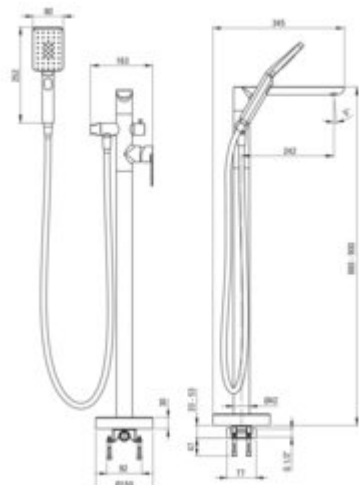

ALPINIA

Bath mixer, freestanding

Product code: BGA_017M

EAN: 5908212076774

Color: chrome

Warranty [years]: 7

Mixer

Finish	chrome
Material	brass
Mixer type	single-handle, mixer
Installation method	floor
Total mixer height [mm]	891
Flow class [l/min]	B <= 25.2 (19.9 - 25.2)
Acoustic group [dB]	II (20 < x <= 30)
Check valves	yes

Mixer cartridge

Ceramic cartridge size	35 mm
------------------------	-------

Spout

Mixer spout range [mm]	224
Material	brass

Function switch

Switch type	ceramic mechanical
-------------	--------------------

Aerator

Aerator type	coin-slot
Aerator size	M28

Hose

Length [mm]	1500
Anti-twist	1

Hand shower

Number of functions	3
Anti-calc	yes

Features:

- Light and subtle design
- The mixer body is made of the highest quality brass
- Mechanical ceramic function switch
- The mixer is equipped with non-return valves so that the mixed water does not flow back in
- Anti-calc hand shower
- Coin-slot aerator
- Anti-twist system, preventing the hose from twisting
- Only the best materials, the quality of which has been confirmed by laboratory tests
- Cleaning agent for fixtures in all colors available