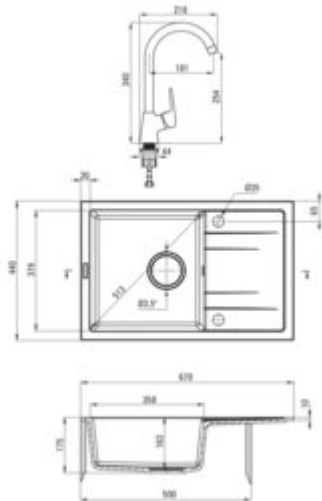

CORIO

Granite sink with tap, 1-bowl with drainer

deante

Product code: ZRCC2113

EAN: 5907650819394

Color: graphite

Warranty [years]: 18

Sink

Finish	graphite
Surface type	matte
Material	granite
Installation method	inset
Number of bowls	1
Minimum cabinet width [mm]	500
Width [mm]	440
Length [mm]	670
Height [mm]	175
Bowl depth [mm]	163
Cut-out Length [mm]	650
Cut-out Width [mm]	420
Reversible	yes
Equipped with accessories	yes
Drain diameter	3.5"
Number of holes	2
Hydrophobicity	yes

Sink waste kit

Finish	nero
Plug type	manual
Low siphon/ Space saver	yes
possibility to connect a dishwasher/ washing machine	yes

Mixer

Finish	nero
Mixer type	mixer, single-handle
Installation method	standing
Flow class [l/min]	S - 15.1-19.8 l/min
Acoustic group [dB]	II (20 < x <= 30)

Mixer cartridge

Ceramic cartridge size	35 mm

Spout

Spout type	swivel

Aerator

Aerator type	honeycomb
Aerator size	M22

Connecting hose

Length [mm]	350
Installation thread	3/8"
Connection thread	M10

Features:

- Properties of Deante granite: resistance to impact, high temperature, discoloration, therm
- Longest, 18 years warranty
- The sink is equipped with fittings with a connection to the dishwasher
- Reversible sink - possibility to install the bowl on the left or the right side
- Strainer uniformly dyed in mass
- Space-saving siphon which facilitates e.g. sorting waste