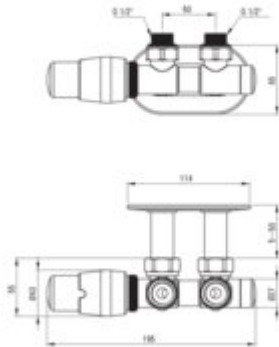

## Thermostatic valve, for bathroom heater

**Product code:** AGI\_FZL1

**EAN:** 5907650872689

**Color:** matte steel

**Warranty [years]:** 3

Finish	matte steel
Radiator type	with bottom connection
Connection type	PEX
Angle figure	left
Radiator connection	G1/2"
Masking plate	oval
Masking sleeve	2
Adapter/connectors [set]	2
Thermostatic cartridge	yes

### Features:

- Deante Design Studio Collection
- The left valve should be installed when the hot water supply is on the right and the return is on the left (the valve is on the return)
- Consistent colors