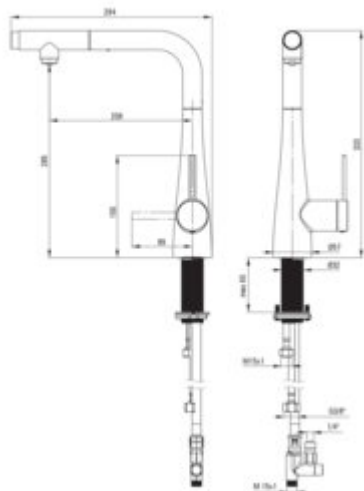

ERIDAN

Kitchen tap, with water filter connection

Product code: BRE_075M

EAN: 5907650864035

Color: chrome

Warranty [years]: 7

 deante

Mixer

Finish	chrome
Material	steel 304
Mixer type	single-handle, mixer, for the water filter connection
Installation method	standing
Total mixer height [mm]	333
Flow class [l/min]	Z - 4-9 l/min
Acoustic group [dB]	I (x ≤ 20)

Mixer cartridge

Ceramic cartridge size	35 mm
------------------------	-------

Spout

Spout type	pull-out
Material	steel 304

Aerator

Aerator type	honeycomb
Aerator size	M24

Connecting hose

Length [mm]	600
Installation thread	3/8"

Hose

Length [mm]	1500
-------------	------

Features:

- Deante Design Studio Collection
- Z flow class (4-9 l/min) allowing for water consumption reduction
- 45 cm connection hoses included
- The mounting sleeve facilitates the installation of the mixer
- The mixer with functional pull-out spout
- The mixer is equipped with a stream aerator
- The tap can be mounted even very close to the wall
- Pull-out spout for filtered water
- Only the best materials, the quality of which has been confirmed by laboratory tests
- Cleaning agent for fixtures in all colors available