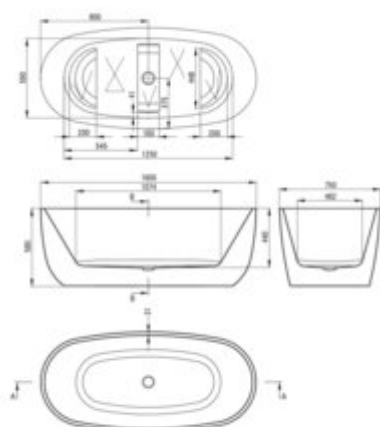

ALPINIA

Acrylic bathtub, freestanding

Product code: KDU_016W

EAN: 5907650867265

Color: white

Warranty [years]: 5

Finish	white
Material	acrylic
Width [mm]	750
Length [mm]	1600
Height [mm]	580
Depth [mm]	440
capacity [l]	255
Installation method	freestanding
built-in overflow	yes
Siphon included	yes
Click-clack plug included	yes

Features:

- Easy to clean and maintain
- Freedom in choosing the faucet - wall-mounted, concealed or floor-mounted
- The set includes a waste trap with a click-clack plug
- Cleaning agent for fixtures in all colors available