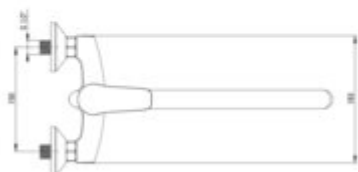

BORO

Washbasin tap, wall-mounted

Product code: BMO_N56M

EAN: 5907650809791

Color: nero

Warranty [years]: 7

Mixer

| | |
|---------------------|----------------------|
| Finish | nero |
| Material | brass |
| Mixer type | single-handle, mixer |
| Installation method | wall-mounted |
| Flow class [l/min] | A <= 15 (9.1 - 15) |
| Acoustic group [dB] | II (20 < x <= 30) |

Mixer cartridge

| | |
|------------------------|-------|
| Ceramic cartridge size | 35 mm |
|------------------------|-------|

Spout

| | |
|------------------------|-----------|
| Mixer spout range [mm] | 389 |
| Material | steel 304 |

Function switch

| | |
|-------------|--------------------|
| Switch type | ceramic mechanical |
|-------------|--------------------|

Aerator

| | |
|--------------|-----------|
| Aerator type | honeycomb |
| Aerator size | M24 |