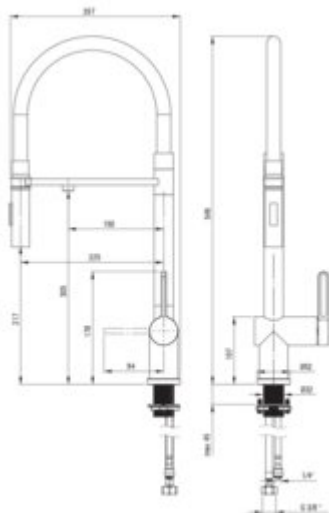

MAGNETIC

Kitchen tap, with water filter connection

Product code: BRM_C75M
EAN: 5907650864189
Color: brushed bronze
Warranty [years]: 7

Mixer

Finish	brushed bronze
Material	steel 304
Mixer type	for the water filter connection, single-handle, mixer
Installation method	standing
Flow class [l/min]	Z - 4-9 l/min
Acoustic group [dB]	I (x <= 20)

Mixer cartridge

Ceramic cartridge size	35 mm
------------------------	-------

Spout

Spout type	elastic
Material	silicone

Aerator

Aerator type	honeycomb
--------------	-----------

Connecting hose

Length [mm]	600
Installation thread	3/8"
Connection thread	M10

Hand shower

Number of functions	2
---------------------	---

Features:

- Deante Design Studio Collection
- Coating applied using the PVD method
- Innovative and easy-to-maintain coating - brushed bronze
- The mixer is equipped with a stream aerator
- Z flow class (4-9 l/min) allowing for water consumption reduction
- 2-function hand shower (rain and air stream)
- 45 cm connection hoses included
- Tap with connection to a water filter
- Magnetic spout holder
- Dedicated cleaning agent, safe for cleaned surfaces