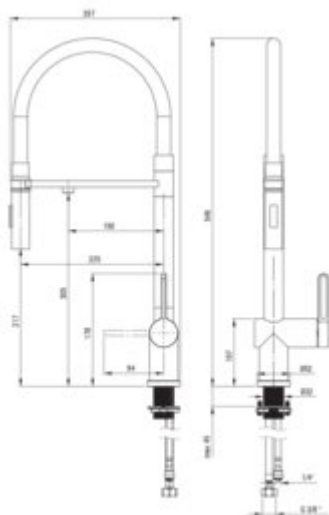

MAGNETIC

Kitchen tap, with water filter connection

Product code: BRM_D75M

EAN: 5907650864196

Color: titanium

Warranty [years]: 7

Mixer

Finish	titanium
Material	steel 304
Mixer type	single-handle, for the water filter connection, mixer
Installation method	standing
Flow class [l/min]	Z - 4-9 l/min
Acoustic group [dB]	I (x <= 20)

Mixer cartridge

Ceramic cartridge size	35 mm
------------------------	-------

Spout

Spout type	elastic
Material	silicone

Aerator

Aerator type	honeycomb
--------------	-----------

Connecting hose

Length [mm]	600
Installation thread	3/8"
Connection thread	M10

Hand shower

Number of functions	2
---------------------	---

Features:

- Deante Design Studio Collection
- The mixer is equipped with a stream aerator
- Z flow class (4-9 l/min) allowing for water consumption reduction
- 2-function hand shower (rain and air stream)
- 45 cm connection hoses included
- Tap with connection to a water filter
- Magnetic spout holder
- Cleaning agent for fixtures in all colors available