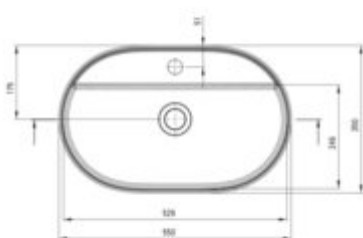

SILIA

Granite washbasin, countertop

Product code: CQS_5U6B

EAN: 5907650883692

Color: beige

Warranty [years]: 10

Finish	beige
Material	granite
Installation method	countertop/standing
Width [mm]	350
Length [mm]	550
Height [mm]	125
Depth [mm]	100
Hole for the tap	yes
Antibacterial	yes
Hydrophobicity	yes
Without overflow	yes

Features:

- Deante Design Studio Collection
- Only the best materials, the quality of which has been confirmed by laboratory tests
- Properties of Deante granite: resistance to impact, high temperature, discoloration, therm
- Hydrophobic properties repel water molecules
- The finish enriched with silver ions adds antiseptic properties
- Dedicated cleaning agent, safe for cleaned surfaces