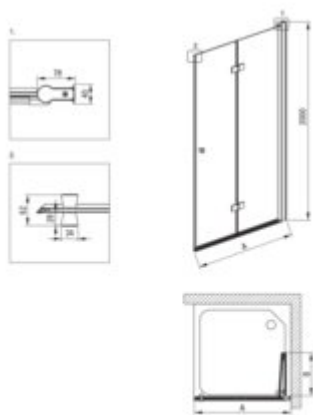

KERRIA PLUS

Shower cabin, square

Product code: KKN0X09X09

EAN: 5907650884330

Color: chrome

Warranty [years]: 5

Model	Size [mm]	A [mm]	B [mm]
67EaKSP	700x2000	670-688	200
67EaKSP	800x2000	770-788	200
67EaKSP	900x2000	870-888	200
67EaKSP	1000x2000	970-988	200

Showe cabin

Side dimension [mm] 885

Shower door

Finish chrome

Width [mm] 900

Height [mm] 2000

Glass finish transparent

Glass thickness [mm] 6

Active cover yes

installation to be completed with KTS doors
, to be completed with KTS
walk-in

Side dimension [mm] 885

Adjustment range from [mm] -10

Masking of assembly elements yes

Profiles levelling the curvature of
the walls yes

Tempered glass TOTAL WHITE yes

Reversible doors yes

Silent closing yes

Installation without shower tray
possible yes

Lifting hinges yes

Hinges flush with the glass yes

Features:

- Profiles leveling the curvature of the walls
- Hinges in the plane of the glass
- The railings give the structure rigidity
- Active Cover coating
- Possibility to install the cabin without a shower tray, directly on the tiles
- Dedicated to Active Cover surfaces
- TOTALWHITE transparent glass
- Safe and durable tempered glass
- Reversible door that allows the cabin to be mounted on the right or left side
- Covering of assembly elements
- Precise door closing through lifting hinges
- Resistance to impacts, chemicals and stains in accordance with PN-EN 14428+A1:2008 norm, c
- Only the best materials, the quality of which has been confirmed by laboratory tests
- Dedicated cleaning agent, safe for cleaned surfaces