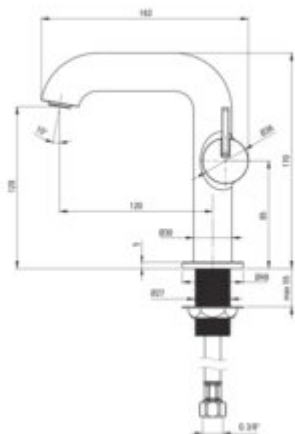

SILIA

Washbasin tap, with rectangular spout

Product code: BQS_F24M

EAN: 5907650818144

Color: brushed steel

Warranty [years]: 7

Mixer

Finish	steel
Material	brass
Mixer type	single-handle, mixer
Installation method	standing
Total mixer height [mm]	170
Flow class [l/min]	Z - 4-9 l/min
Acoustic group [dB]	I (x ≤ 20)

Mixer cartridge

Ceramic cartridge size	25 mm
------------------------	-------

Spout

Mixer spout range [mm]	120
Material	brass

Aerator

Aerator type	flat, swivel, honeycomb
Aerator size	M24

Connecting hose

Length [mm]	450
Installation thread	3/8"
Connection thread	M10

Features:

- Deante Design Studio Collection
- Noble form and timeless simplicity
- The mixer is equipped with a stream aerator
- The mixer body is made of the highest quality brass
- The movable aerator allows you to direct the water stream
- The mounting sleeve facilitates the installation of the mixer
- 45 cm connection hoses included
- Only the best materials, the quality of which has been confirmed by laboratory tests
- Z flow class (4-9 l/min) allowing for water consumption reduction
- The lever on the side makes it easier to keep the spout clean
- Cleaning agent for fixtures in all colors available
- Innovative and easy to maintain brushed steel coating
- Coating applied using the PVD method