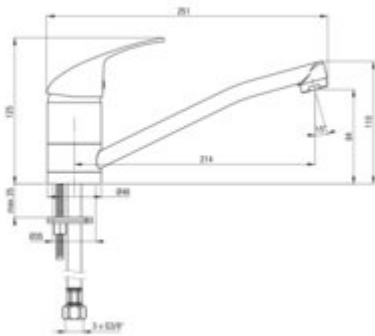

Kitchen tap, low pressure

Product code: BEZ_060H

EAN: 5907650875314

Color: chrome

Warranty [years]: 2

Mixer

Finish	chrome
Material	brass, stainless steel
Mixer type	for the heaters
Installation method	standing
Total mixer height [mm]	125
Flow class [l/min]	S - 15.1-19.8 l/min
Acoustic group [dB]	II (20 < x <= 30)

Spout

Spout type	swivel
Mixer spout range [mm]	214
Material	stainless steel

Aerator

Aerator type	other
Aerator size	M24

Connecting hose

Length [mm]	500
Installation thread	3/8"
Connection thread	M8

Features:

- The mixer body is made of the highest quality brass
- The mixer is equipped with a stream aerator
- The mixer dedicated to a water heater
- The set includes 3 pieces of hoses 50 cm, M8x3/8"
- Only the best materials, the quality of which has been confirmed by laboratory tests
- Cleaning agent for fixtures in all colors available