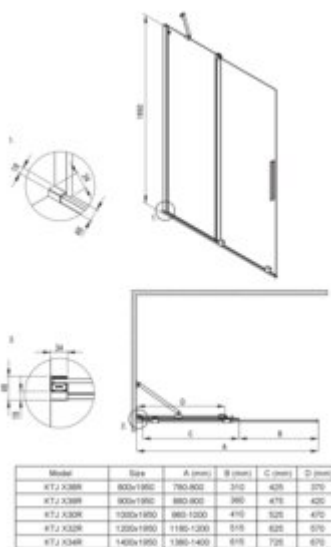

PRIZMA
Shower cabin, rectangular

Product code: KPNCP10S09

EAN: 5907650899419

Color: brushed bronze

Warranty [years]: 5

Showe cabin (KTJ_C30R)

Finish	brushed bronze
Width [mm]	1000
Height [mm]	1950
Glass finish	transparent
Glass thickness [mm]	6
Active cover	yes
Side dimension [mm]	1000
Railings	short to perpendicular wall/long to parallel wall
Reversible doors	yes
Installation without shower tray possible	yes
Possibility to install a railing to a perpendicular wall	yes

Showe cabin (KTJ_C39P)

Finish	brushed bronze
Width [mm]	900
Height [mm]	1950
Glass finish	transparent
Glass thickness [mm]	6
Active cover	yes
Side dimension [mm]	880
Reversible doors	yes
Installation without shower tray possible	yes