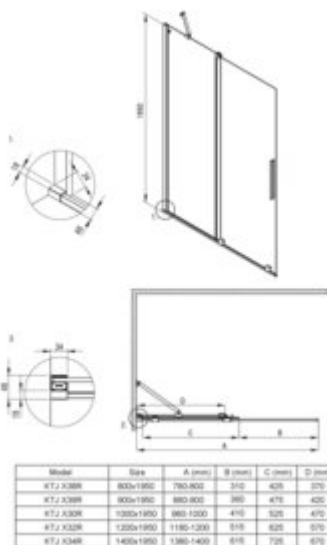

PRIZMA
Shower cabin, rectangular

Product code: KPNAP10S08

EAN: 5907650899686

Color: bianco

Warranty [years]: 5

Showe cabin (KTJ_A30R)

Width [mm]	1000
Height [mm]	1950
Glass finish	transparent
Glass thickness [mm]	6
Active cover	yes
Side dimension [mm]	1000
Railings	short to perpendicular wall/long to parallel wall
Tempered glass TOTAL WHITE	no
Reversible doors	yes
Installation without shower tray possible	yes
Possibility to install a railing to a perpendicular wall	yes

Showe cabin (KTJ_A38P)

Width [mm]	800
Height [mm]	1950
Glass finish	transparent
Glass thickness [mm]	6
Active cover	yes
Side dimension [mm]	780
Tempered glass TOTAL WHITE	no
Reversible doors	yes
Installation without shower tray possible	yes

Shower door

rails	adjustable stiffening the cabin
-------	---------------------------------

Features:

- Safe and durable tempered glass
- Hydrophobic Active-Cover coating that makes it easier for water to run off the glass
- Dedicated to Active Cover surfaces
- Only the best materials, the quality of which has been confirmed by laboratory tests
- Possibility to install the cabin without a shower tray, directly on the tiles
- Resistance to impacts, chemicals and stains in accordance with PN-EN 14428+A1:2008 norm, c
- Free combination of elements
- Dedicated cleaning agent, safe for cleaned surfaces