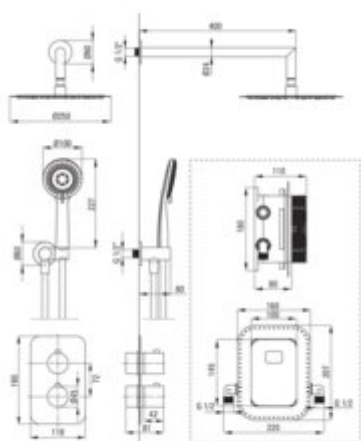

Product code: BXYZDEBT

EAN: 5907650817758

Color: titanium

Warranty [years]: 7

**Mixer (BXY\_X44T)**

Mixer type	Concealed BOX, thermostatic
Installation method	concealed
Flow class [l/min]	S - 15.1-19.8 l/min
Acoustic group [dB]	I (x <= 20)

**Mixer (BXY\_DEBT)**

Mixer type	Concealed BOX
Installation method	concealed

**Spout**

Spout type	still
Range of shower/ bath spout [mm]	388

**Shower overhead**

Shape	round
Material	brass
Diameter [mm]	250
Anti-calc	yes
Number of functions	1
Stream type	rain

**Hand shower**

Number of functions	3
Anti-calc	yes
Stream type	rain, mixed, hydromassage

**Hose**

Length [mm]	1500
Braid material	PVC
Anti-twist	1

**Angled hose connector**

Finish	titanium
Connection type	for the hose with hand shower holder
Shape	round
Material	brass
Connection thread	yes
Concealed mounting	yes

laboratory tests

- The mixer body is made of the highest quality brass
- 38°C temperature lock
- Adjustable shower hand angle
- Ultra thin steel head
- Anti-calc hand shower
- 3-function shower switch, able to lock to 1, 2 or 3 functions