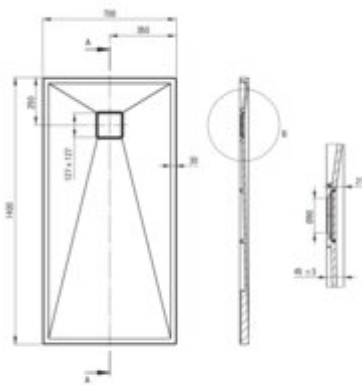

CORREO Granite shower tray, rectangular

Product code: KQR_N77B

EAN: 5907650869399

Color: nero

Warranty [years]: 10

Finish	nero
Material	granite
Shape	rectangular
Width [mm]	700
Length [mm]	1400
Height [mm]	45
Installation method	directly on the spout, on the construction material support, on the floor level
Drain diameter	90
possibility to cut to size	yes
Hydrophobicity	yes

Features:

- Properties of Deante granite: resistance to impact, high temperature, discoloration, therm
- The finish enriched with silver ions adds antiseptic properties
- Anti-slip properties of granite shower trays
- Hydrophobic properties repel water molecules
- For installation at floor level, directly on the screed or supported by construction mater
- Possibility of cutting the granite shower tray
- Warning! The NHC_029C siphon fits this shower tray
- Warning! The NHC_029D siphon fits this shower tray
- Only the best materials, the quality of which has been confirmed by laboratory tests
- Dedicated cleaning agent, safe for cleaned surfaces