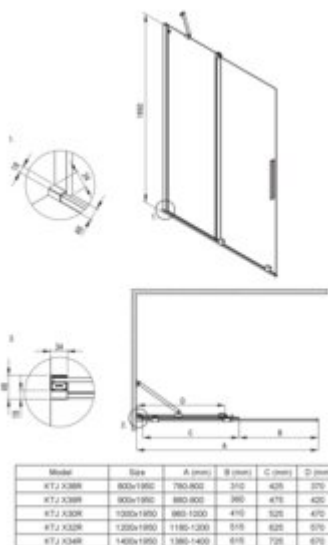

**PRIZMA**  
Shower cabin, square

**Product code:** KPNRP10P10  
**EAN:** 5907650899884  
**Color:** brushed gold  
**Warranty [years]:** 5

**Showe cabin**

Finish	brushed gold
Width [mm]	1000
Height [mm]	1950
Glass finish	transparent
Glass thickness [mm]	6
Active cover	yes
Side dimension [mm]	1000
Railings	short to perpendicular wall/long to parallel wall
Tempered glass TOTAL WHITE	no
Reversible doors	yes
Installation without shower tray	yes possible
Possibility to install a railing to a perpendicular wall	yes