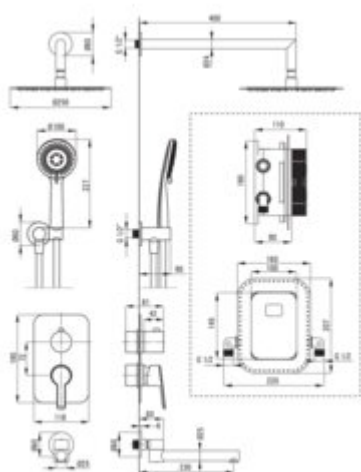

ARNIKA

Concealed shower set

Product code: BXYYNQAM

EAN: 5907650859550

Color: nero

Warranty [years]: 7

Mixer (BXY_NQAM)

Mixer type	Concealed BOX, mixer
Installation method	concealed

Mixer (BXY_X44M)

Mixer type	Concealed BOX, mixer
Installation method	concealed
Flow class [l/min]	B ≤ 25.2 (19.9 - 25.2)
Acoustic group [dB]	I (x ≤ 20)

Spout (NAC_N47K)

Spout type	still
Range of shower/ bath spout [mm]	325

Spout (NAC_N87K)

Spout type	foldable
Range of shower/ bath spout [mm]	230

Shower overhead

Shape	round
Material	steel 304
Diameter [mm]	250
Anti-calc	yes
Stream type	rain
Quick response time for turning the water on and off	yes

Hand shower

Number of functions	3
Anti-calc	yes
Stream type	rain, mixed, hydromassage

Hose

Length [mm]	1500
Braid material	PVC
Anti-twist	1

Angled hose connector

Finish	nero
Connection type	for the hose with hand shower holder
Shape	round
Material	brass
Connection thread	yes
Concealed mounting	yes