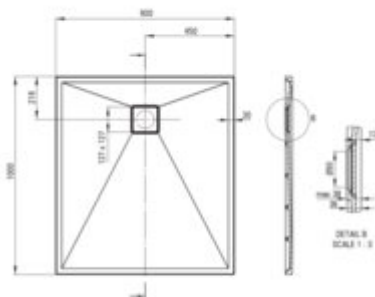

CORREO

Granite shower tray, rectangular

Product code: KQR_545B

EAN: 5907650883852

Color: beige

Warranty [years]: 10

Material	granite
Shape	rectangular
Width [mm]	900
Length [mm]	1000
Height [mm]	36
Installation method	on the floor level, on the construction material support, directly on the spout
Drain diameter	90
possibility to cut to size	yes
Hydrophobicity	yes

Features:

- Properties of Deante granite: resistance to impact, high temperature, discoloration, therm
- Hydrophobic properties repel water molecules
- The finish enriched with silver ions adds antiseptic properties
- For installation at floor level, directly on the screed or supported by construction mater
- Possibility of cutting the granite shower tray
- Warning! The NHC_029C siphon fits this shower tray
- Warning! The NHC_029D siphon fits this shower tray
- Anti-slip properties of granite shower trays
- Dedicated cleaning agent, safe for cleaned surfaces
- Only the best materials, the quality of which has been confirmed by laboratory tests