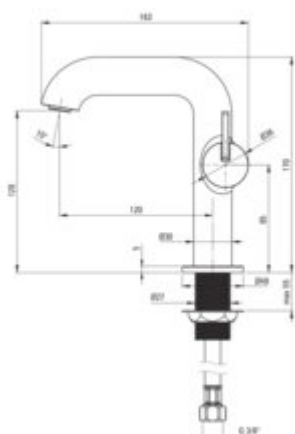

## Washbasin tap

Product code: BQS\_024M

EAN: 5907650854364

Color: chrome

Warranty [years]: 7

### Mixer

Finish	chrome
Material	brass
Mixer type	single-handle, mixer
Installation method	standing
Total mixer height [mm]	170
Flow class [l/min]	Z - 4-9 l/min
Acoustic group [dB]	I (x <= 20)

### Mixer cartridge

Ceramic cartridge size	25 mm
------------------------	-------

### Connecting hose

Length [mm]	450
Installation thread	3/8"
Connection thread	M10