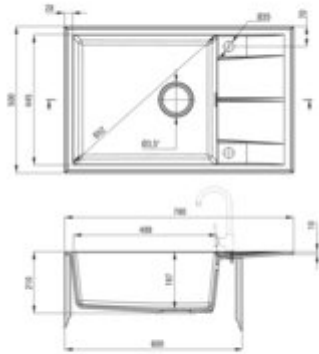

#### Sink

Finish	alabaster
Surface type	matte
Material	granite
Installation method	inset
Number of bowls	1
Minimum cabinet width [mm]	600
Width [mm]	500
Length [mm]	780
Height [mm]	210
Bowl depth [mm]	197
Cut-out Length [mm]	760
Cut-out Width [mm]	480
Reversible	yes
Equipped with accessories	yes
Drain diameter	3.5"
Number of holes	2