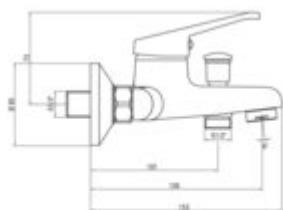

LOBO

Bath mixer, wall-mounted

Product code: BYU_010M

EAN: 5908212002193

Color: chrome

Warranty [years]: 5

Mixer

Finish	chrome
Material	brass
Mixer type	single-handle, mixer
Installation method	wall-mounted
Flow class [l/min]	B <= 25.2 (19.9 - 25.2)
Acoustic group [dB]	II (20 < x <= 30)

Mixer cartridge

Ceramic cartridge size	35 mm
------------------------	-------

Spout

Spout type	foldable
Mixer spout range [mm]	136
Material	brass

Function switch

Switch type	mechanical
-------------	------------

Aerator

Aerator type	honeycomb
Aerator size	M24

Features:

- Cleaning agent for fixtures in all colors available