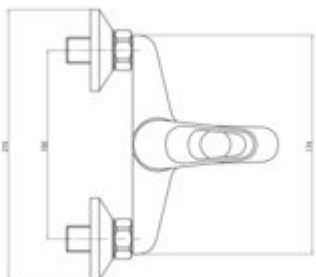

LOBO

Bath mixer, wall-mounted

Product code: BYU_010M

EAN: 5908212002193

Color: chrome

Warranty [years]: 5

Mixer

Finish	chrome
Material	brass
Mixer type	single-handle, mixer
Installation method	wall-mounted
Flow class [l/min]	B <= 25.2 (19.9 - 25.2)
Acoustic group [dB]	II (20 < x <= 30)

Mixer cartridge

Ceramic cartridge size	35 mm
------------------------	-------

Spout

Spout type	foldable
Mixer spout range [mm]	136
Material	brass

Function switch

Switch type	mechanical
-------------	------------

Aerator

Aerator type	honeycomb
Aerator size	M24

Features:

- Cleaning agent for fixtures in all colors available