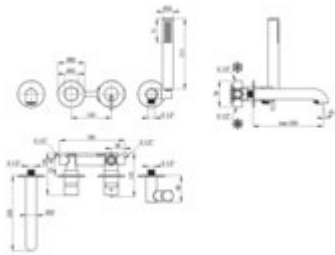

SILIA

Bath mixer, 4-hole

Product code: BQS_C18P
EAN: 5907650869023
Color: brushed bronze
Warranty [years]: 7

Mixer

Finish	brushed bronze
Material	brass
Mixer type	single-handle, mixer
Installation method	concealed
Total mixer height [mm]	226
Flow class [l/min]	A ≤ 15 (9.1 - 15)
Acoustic group [dB]	I (x ≤ 20)

Mixer cartridge

Ceramic cartridge size	35 mm
------------------------	-------

Function switch

Switch type	click mechanical
-------------	------------------

Aerator

Aerator type	flat, swivel, silicone
Aerator size	M24

Hose

Length [mm]	1500
Anti-twist	1

Hand shower

Number of functions	1
Anti-calc	yes
Additional features	cool-out

Features:

- Deante Design Studio Collection
- Coating applied using the PVD method
- Innovative and easy-to-maintain coating - brushed bronze
- Noble form and timeless simplicity
- Mechanical ceramic Click type function switch
- Flush-mounted installation ensures the aesthetics of the bathroom
- Adjustable shower hand angle
- Anti-calc hand shower
- Anti-twist system, preventing the hose from twisting
- The mixer is equipped with a stream aerator
- Cool-out hand shower
- The faucet includes a concealed element
- Only the best materials, the quality of which has been confirmed by laboratory tests
- Cleaning agent for fixtures in all colors available