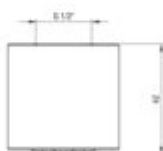

SILIA

Fixed shower head, 1-function

Product code: NQS_F30K

EAN: 5907650819035

Color: brushed steel

Warranty [years]: 2

Aerator

Aerator type	silicone, swivel
Stream type	rain
Aerator size	M24
Thread type	external

Shower overhead

Finish	steel
Shape	round
Material	brass
thickness	42
Diameter [mm]	42
Number of functions	1
Anti-calc	yes
Stream type	rain
Flow class [l/min]	12 ≤ A < 15 (12 - 14.9)
Concealed mounting	no