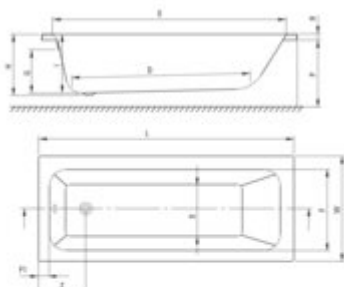

PRIZMA

Acrylic bathtub, alcove installation

Product code: KTJ_018W

EAN: 5907650860549

Color: white

Warranty [years]: 5

Finish	white
Material	acrylic
Width [mm]	750
Length [mm]	1795
Height [mm]	440
Depth [mm]	305
capacity [l]	235
Installation method	on a frame
built-in overflow	no
Antibacterial	yes

Features:

- Siphon sold separately
- Legs included with the bathtub
- Only the best materials, the quality of which has been confirmed by laboratory tests
- Easy to clean and maintain
- Dedicated cleaning agent, safe for cleaned surfaces