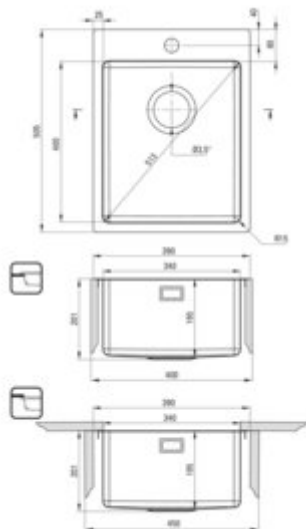

OLFATO PRECIOUS

Steel sink, 1-bowl

Product code: ZPO_C10E

EAN: 5907650870937

Color: brushed bronze

Warranty [years]: 2

Sink

Finish	brown
Surface type	brushed
Material	steel 304
Installation method	undermount, flush, inset
Number of bowls	1
Minimum cabinet width [mm]	400
Width [mm]	505
Length [mm]	390
Height [mm]	200
Bowl depth [mm]	200
Cut-out Length [mm]	370
Cut-out Width [mm]	485
Cut-out Length [mm]	340
Cut-out Width [mm]	400
Reversible	no
Equipped with accessories	yes
Drain diameter	3.5"
Number of holes	1