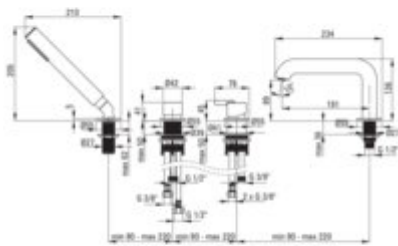

## Bath mixer, 4-hole

**Product code:** BQS\_C14M  
**EAN:** 5907650868996  
**Color:** brushed bronze  
**Warranty [years]:** 7

### Mixer

Finish	brushed bronze
Material	brass
Mixer type	single-handle, mixer
Installation method	standing
Total mixer height [mm]	205
Flow class [l/min]	A <= 15 (9.1 - 15)
Acoustic group [dB]	I (x <= 20)

### Mixer cartridge

Ceramic cartridge size	35 mm
------------------------	-------

### Connecting hose

Length [mm]	450
Installation thread	3/8"
Connection thread	M12