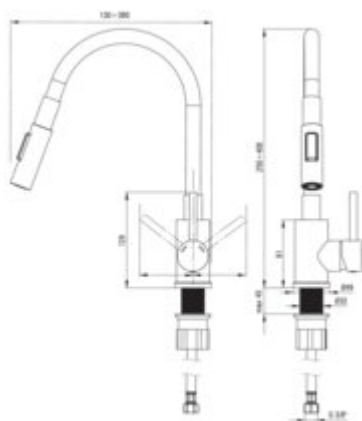

LUNO

Kitchen tap

Product code: BOC_T740

EAN: 5907650866022

Color: anthracite, brushed steel

Warranty [years]: 7

Mixer

Finish	steel, anthracite metallic
Material	steel 304
Mixer type	single-handle, mixer
Installation method	standing
Flow class [l/min]	Z - 4-9 l/min
Acoustic group [dB]	I (x ≤ 20)

Mixer cartridge

Ceramic cartridge size	35 mm
------------------------	-------

Spout

Spout type	elastic
------------	---------

Connecting hose

Length [mm]	600
Connection thread	M10

Hand shower

Number of functions	2
---------------------	---

Features:

- The mixer is equipped with a stream aerator
- 45 cm connection hoses included
- Only the best materials, the quality of which has been confirmed by laboratory tests
- The mounting sleeve facilitates the installation of the mixer
- Z flow class (4-9 l/min) allowing for water consumption reduction
- 2-function spout
- Dedicated cleaning agent, safe for cleaned surfaces