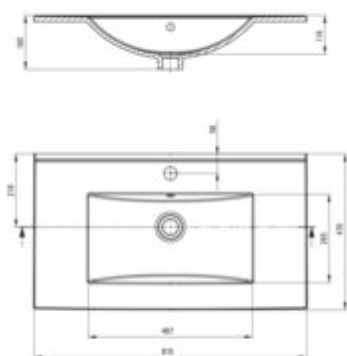

TUBO

Ceramic washbasin, recessed

Product code: CTU_648M

EAN: 5907650880318

Color: white

Warranty [years]: 10

Finish	white
Material	ceramic
Installation method	furniture, recessed
Width [mm]	470
Length [mm]	815
Height [mm]	160
Depth [mm]	116
Hole for the tap	yes

Features:

- Hard and durable ceramics does not lose its properties with long use
- Antibacterial coating, preventing the growth of microorganisms
- Only the best materials, the quality of which has been confirmed by laboratory tests
- Dedicated cleaning agent, safe for cleaned surfaces