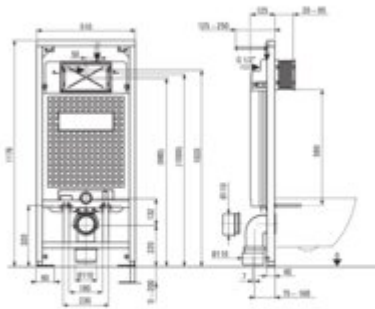

PEONIA

Toilet set, concealed

Product code: CDENNZPW

EAN: 5907650819288

Color: nero

Warranty [years]: 10

Concealed toilet frame

Frame height adjustment [mm]	200
Tank capacity [l]	9
Double flushing [l]	3/6
Designated for light casing	yes
Designated for installation in front of the load-bearing wall	yes
Connection valve G1/2"	yes
Silent flushing and filling	yes
Mounting bolts spacing 180 mm and 230 mm	yes

Toilet bowl

Finish	nero
Type	wall-mounted
Rim type	rimless
Hidden mountings	yes

Toilet seat

Slow-close toilet seat	yes
Slim toilet seat	yes
Chrome hinges	yes
Quick seat detachment	yes
Antibacterial	yes

Flush button

Finish	nero
Surface type	matte
Button type	duple

Features:

- Innovative concealed frame
- Dual button, allowing adjustment of the amount of water used for flushing
- Hard and durable ceramics does not lose its properties with long use
- Antibacterial coating, preventing the growth of microorganisms
- Rimless bowl for easy cleaning and hygiene
- Soft-closing toilet seat
- Mounting system with hidden fixings
- Hygienic certificate of the National Institute of Hygiene confirming the product's compliance
- Dedicated cleaning agent, safe for cleaned surfaces