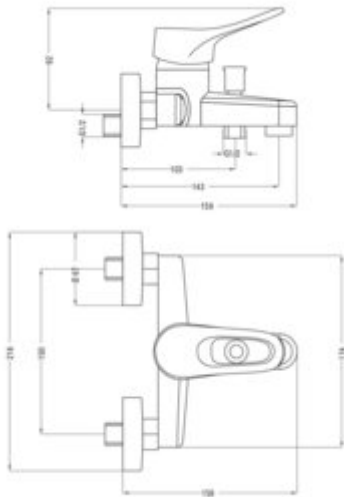

VERO

Bath mixer, wall-mounted

Product code: BOW_010M

EAN: 5908212060940

Color: chrome

Warranty [years]: 5

Mixer

Finish	chrome
Material	brass
Mixer type	single-handle, mixer
Installation method	wall-mounted
Flow class [l/min]	A <= 15 (9.1 - 15)
Acoustic group [dB]	I (x <= 20)

Mixer cartridge

Ceramic cartridge size	40 mm
------------------------	-------

Spout

Spout type	still
Mixer spout range [mm]	143
Material	brass

Function switch

Switch type	pressure
-------------	----------

Aerator

Aerator type	honeycomb
Aerator size	M24

Features:

- Cleaning agent for fixtures in all colors available