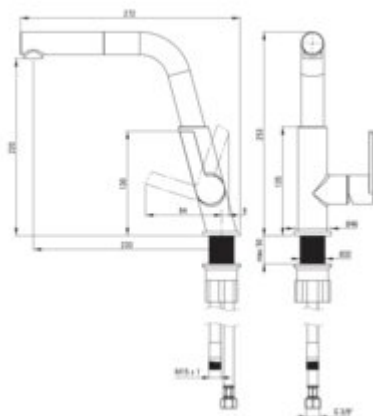

SILIA Kitchen tap

Product code: BQS_F73M

EAN: 5907650821182

Color: brushed steel

Warranty [years]: 7

Mixer

Finish	steel
Material	brass
Mixer type	single-handle, mixer
Installation method	standing
Total mixer height [mm]	253
Flow class [l/min]	Z - 4-9 l/min
Acoustic group [dB]	II (20 < x <= 30)
Check valves	yes

Mixer cartridge

Ceramic cartridge size	25 mm
------------------------	-------

Spout

Spout type	pull-out, swivel
Mixer spout range [mm]	233

Aerator

Aerator type	swivel
Aerator size	M18.5

Connecting hose

Length [mm]	450
Installation thread	3/8"
Connection thread	M8

Hose

Length [mm]	1500
Braid type	single-braided

Hand shower

Number of functions	1
---------------------	---

Features:

- The mixer body is made of the highest quality brass
- 45 cm connection hoses included
- The mixer is equipped with a stream aerator
- The mixer with functional pull-out spout
- The movable aerator allows you to direct the water stream
- Only the best materials, the quality of which has been confirmed by laboratory tests
- Z flow class (4-9 l/min) allowing for water consumption reduction
- The mixer is equipped with non-return valves so that the mixed water does not flow back in
- Cleaning agent for fixtures in all colors available
- Innovative and easy to maintain brushed steel coating
- Coating applied using the PVD method
- Deante Design Studio Collection