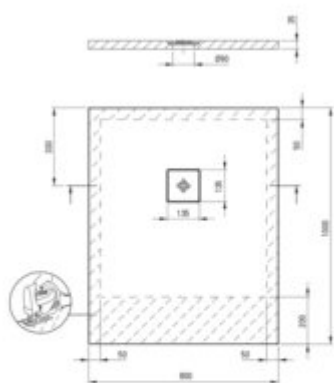

SILIA

Acrylic shower tray, rectangular

Product code: KSKA00810B

EAN: 5907650893912

Color: white

Warranty [years]: 2

Finish	white
Material	acrylic
Shape	rectangular
Width [mm]	800
Length [mm]	1000
Height [mm]	35
Installation method	directly on the spout, on the construction material support, on the floor level
Drain diameter	90
Non-slip lugs	yes
possibility to cut to size	yes

Features:

- Deante Design Studio Collection
- Structured surface with anti-slip properties
- Durable acrylic material that maintains its shine and color
- For installation at floor level, directly on the screed or supported by construction mater
- Warning! The NHC_029D siphon fits this shower tray
- Only the best materials, the quality of which has been confirmed by laboratory tests
- SOLID PLUS technology: composite filling guaranteeing full stability, effective insulation
- Dedicated cleaning agent, safe for cleaned surfaces