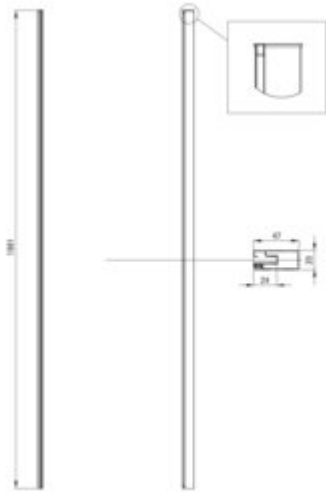

KERRIA PLUS

Profile, Kerria Plus system

Product code: KTS_NP1X

EAN: 5907650820987

Color: nero

Warranty [years]: 2

installation

to be completed with KTS walk-in , to be completed with KTS doors , possibility of assembly with a KTS movable panel