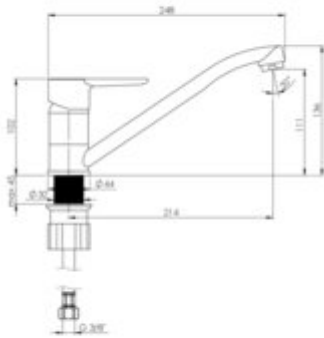

LAVO Kitchen tap

Product code: BUV_060M

EAN: 5907650846901

Color: chrome

Warranty [years]: 7

Mixer

Finish	chrome
Material	brass
Mixer type	single-handle, mixer
Installation method	standing
Total mixer height [mm]	143
Flow class [l/min]	A <= 15 (9.1 - 15)
Acoustic group [dB]	I (x <= 20)

Mixer cartridge

Ceramic cartridge size	35 mm
------------------------	-------

Spout

Spout type	swivel
Mixer spout range [mm]	214
Material	stainless steel

Aerator

Aerator type	honeycomb
Aerator size	M24

Connecting hose

Length [mm]	450
Installation thread	3/8"
Connection thread	M10

Features:

- Only the best materials, the quality of which has been confirmed by laboratory tests
- The mixer body is made of the highest quality brass
- The mixer is equipped with a stream aerator
- Cleaning agent for fixtures in all colors available
- 45 cm connection hoses included